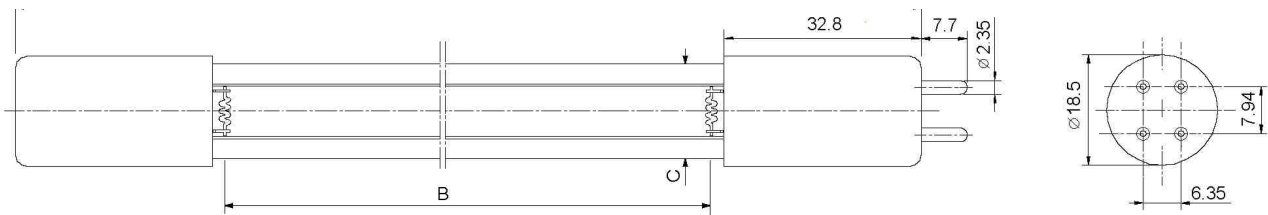

- 80W LAMP -

Dimensions

Base Face To Base Face (A):	842±2 mm
Arc Length (B):	767 mm
Tube Diameter (C):	15.7 mm
Base:	4 Pin

Electrical Data (nominal values)*

Lamp Wattage:	77 W
Lamp Current :	800 mA

Physical Data