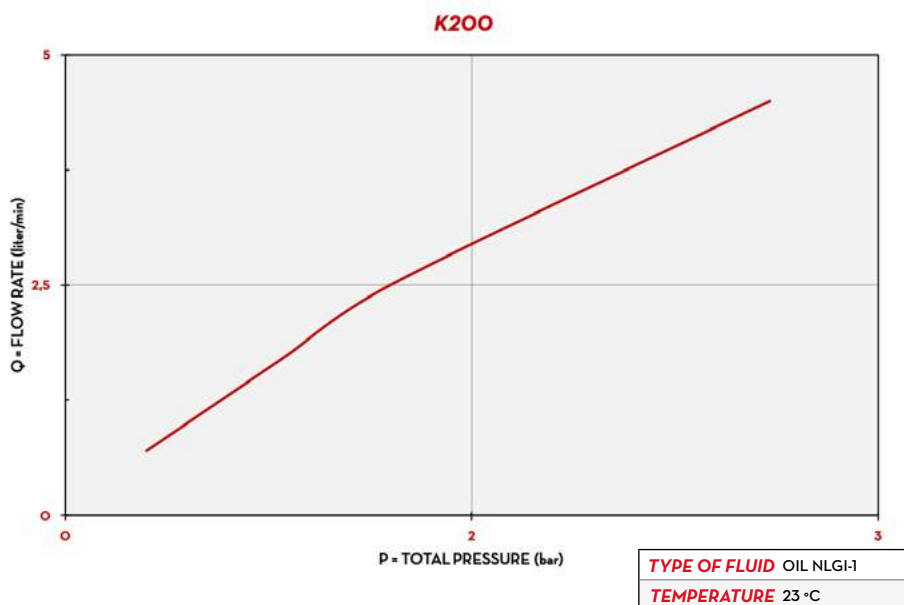

FILTRATION

FLUID MONITORING

TANK MONITORING

HOSE REELS

ACCESSORIES

MERCHANDISE

AIR

ANTIFREEZE

AdBlue®

BIODIESEL

DIESEL

FOOD

GASOLINE

GREASE

KEROSENE

OIL

WATER

WINDSCREEN

CHART

DIMENSIONS

Dimensions expressed in millimeters

IN THE BOX

- K200 METER
- INSTRUCTION MANUAL

DETAILS

MATERIALS

- BODY: ALLUMINIUM
- GEARS: TECHNOPOLYMER

TECHNICAL DATA

CODE	DESCRIPTION	FLUIDS TYPE	FLOW RATE		WORKING PRESSURE		BATTERIES INCLUDED AAA NO.2 2 X 1.5 V	INLET OUTLET
			KG/MIN	LB/MIN	BAR	PSI		
METERS								
FO043012A	K200 METER ML/L 1/8" BSP		0,1 - 2,5	0,2 - 5,5	500	7200	YES	1/8" BSP
FO043011A	K200 METER GR/KG 1/8" BSP		0,1 - 2,5	0,2 - 5,5	550	7200	YES	1/8" BSP
FO0430230	K200/2 METER GR/KG 1/4" BSP		0,2 - 5	0,4 - 11	700	10000	YES	1/4" BSP
PULSER								
000452030	K200 PULSER HP 1/8" BSP		0,1 - 2,5	0,2 - 5,5	1000	14500	NO	1/8" BSP
000452000	K200 PULSER 1/4" BSP		0,1 - 2,5	0,2 - 5,5	30	426	NO	1/4" BSP
FO0452060	K200/2 PULSER 1/4" BSP		0,2 - 5	0,4 - 1,1	700	10000	NO	1/4" BSP

UPON REQUEST AVAILABLE IN NPTF VERSION AND DISPLAY IN GALLON/QUARTER OR PINT

K200