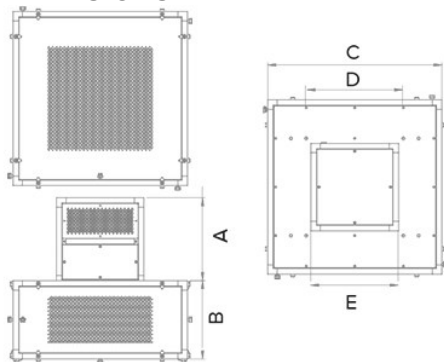

Technical Data Sheet

CODE 25094

DEPURO SKY EASY EVO

Air purifiers for ceiling / false-ceiling installation equipped with HEPA filters

Certifications

TECHNICAL AND PERFORMANCE DATA

Absorbed Current at 230 V (A)	0,77	Motor Class	B
Absorbed Power max (W)	460	Voltage (V)	230
Frequency (Hz)	50-60	Weight (Kg)	125
IP	44	Delivery max (m ³ /h)	1200
Max ambient temperature for continuous operation (°C)	50	RPM	1551
Min ambient temperature for continuous operation (°C)	-25	Sound Pressure level Lp [dB (A)] 3m superficie fino a (m2)	41
			126

DIMENSIONS

Size A (mm)	412
Size B (mm)	1115
Size C (mm)	510

PER INFORMAZIONI:

Servizio al Cliente: tel +39 02 90699395 premendo 1 dopo messaggio registrato (consulenza su prodotti e impianti)

Pre & Post Vendita: fax +39 02 90699302